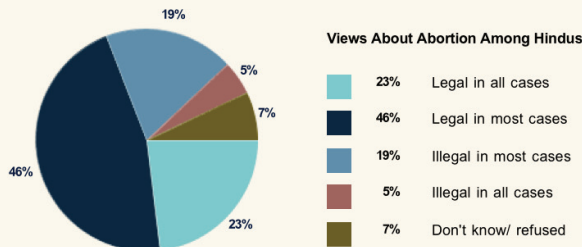

PORTRAIT OF HINDUS - SOCIAL & POLITICAL VIEWS

Question wording: In politics TODAY, do you consider yourself a Republican, Democrat, or Independent? [IF INDEPENDENT, NO PREFERENCE, OTHER PARTY, DK/REF ASK:] As of today, do you lean more to the Republican Party or more to the Democratic Party?

Question wording: In general, would you describe your political views as very conservative, conservative, moderate, liberal, or very liberal?

Question wording: If you had to choose, would you rather have a smaller government providing fewer services, or a bigger government providing more services?