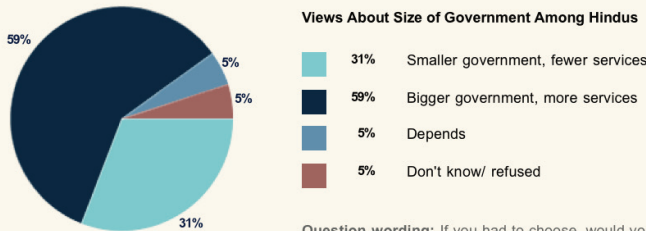

PORTRAIT OF HINDUS - SOCIAL & POLITICAL VIEWS

Question wording: In politics TODAY, do you consider yourself a Republican, Democrat, or Independent? [IF INDEPENDENT, NO PREFERENCE, OTHER PARTY, DK/REF ASK:] As of today, do you lean more to the Republican Party or more to the Democratic Party?

Question wording: In general, would you describe your political views as very conservative, conservative, moderate, liberal, or very liberal?

Question wording: If you had to choose, would you rather have a smaller government providing fewer services, or a bigger government providing more services?