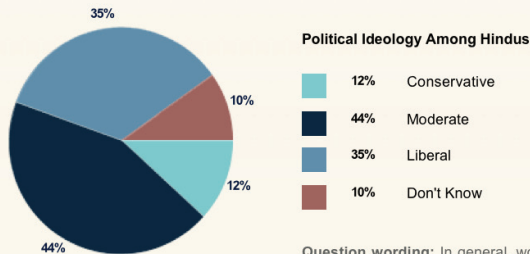

PORTRAIT OF HINDUS - SOCIAL & POLITICAL VIEWS

Question wording: In politics TODAY, do you consider yourself a Republican, Democrat, or Independent? [IF INDEPENDENT, NO PREFERENCE, OTHER PARTY, DK/REF ASK:] As of today, do you lean more to the Republican Party or more to the Democratic Party?

Question wording: In general, would you describe your political views as very conservative, conservative, moderate, liberal, or very liberal?

Question wording: If you had to choose, would you rather have a smaller government providing fewer services, or a bigger government providing more services?