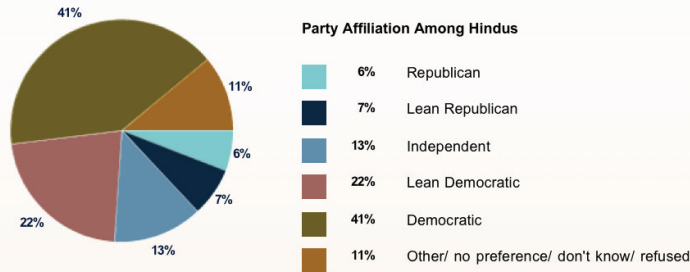

PORTRAIT OF HINDUS - SOCIAL & POLITICAL VIEWS

Question wording: In politics TODAY, do you consider yourself a Republican, Democrat, or Independent? [IF INDEPENDENT, NO PREFERENCE, OTHER PARTY, DK/REF ASK:] As of today, do you lean more to the Republican Party or more to the Democratic Party?

Question wording: In general, would you describe your political views as very conservative, conservative, moderate, liberal, or very liberal?

Question wording: If you had to choose, would you rather have a smaller government providing fewer services, or a bigger government providing more services?