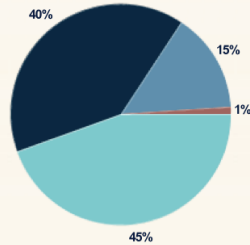

PORTRAIT OF HINDUS - BELIEFS & PRACTICES

Belief in God or Universal Spirit Among Hindus

- 57% Believe in God: absolutely certain
- 26% Believe in God: fairly certain
- 9% Believe in God: not too certain/ not at all certain/ unsure how certain
- 5% Do not believe in God
- 3% Don't know/ refused/ other

Importance of Religion in One's Life Among Hindus

- 45% Very important
- 40% Somewhat important
- 15% Not too/ not at all important
- 1% Don't know/ refused

Question wording: How important is religion in your life -- very important, somewhat important, not too important, or not at all important?