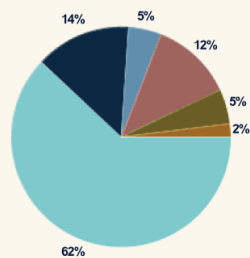

Importance of Religion in One's Life Among Hindus

- 45% Very important
- 40% Somewhat important
- 15% Not too/ not at all important
- 1% Don't know/ refused

Question wording: How important is religion in your life -- very important, somewhat important, not too important, or not at all important?

Frequency of Attendance at Religious Services Among Hindus

- 10% More than once a week
- 14% Once a week
- 23% Once or twice a month
- 34% A few times a year
- 11% Seldom
- 8% Never
- 0% Don't know/ refused

Question wording: Aside from weddings and funerals, how often do you attend religious services-- more than once a week, once a week, once or twice a month, a few times a year, seldom, or never?

Frequency of Prayer Among Hindus