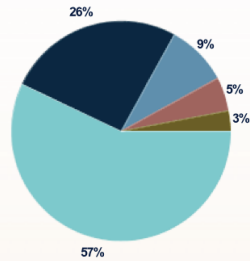

PORTRAIT OF HINDUS - BELIEFS & PRACTICES

Belief in God or Universal Spirit Among Hindus

- 57% Believe in God: absolutely certain
- 26% Believe in God: fairly certain
- 9% Believe in God: not too certain/ not at all certain/ unsure how certain
- 5% Do not believe in God
- 3% Don't know/ refused/ other

Importance of Religion in One's Life Among Hindus

- 45% Very important
- 40% Somewhat important
- 15% Not too/ not at all important
- 1% Don't know/ refused

Question wording: How important is religion in your life -- very important, somewhat important, not too important, or not at all important?