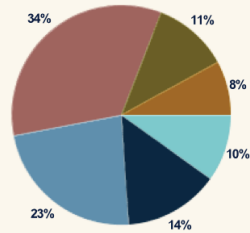

PORTRAIT OF HINDUS - BELIEFS & PRACTICES

Belief in God or Universal Spirit Among Hindus

- 57% Believe in God: absolutely certain
- 26% Believe in God: fairly certain
- 9% Believe in God: not too certain/ not at all certain/ unsure how certain
- 5% Do not believe in God
- 3% Don't know/ refused/ other

Importance of Religion in One's Life Among Hindus

- 45% Very important
- 40% Somewhat important
- 15% Not too/ not at all important
- 1% Don't know/ refused

Question wording: How important is religion in your life -- very important, somewhat important, not too important, or not at all important?